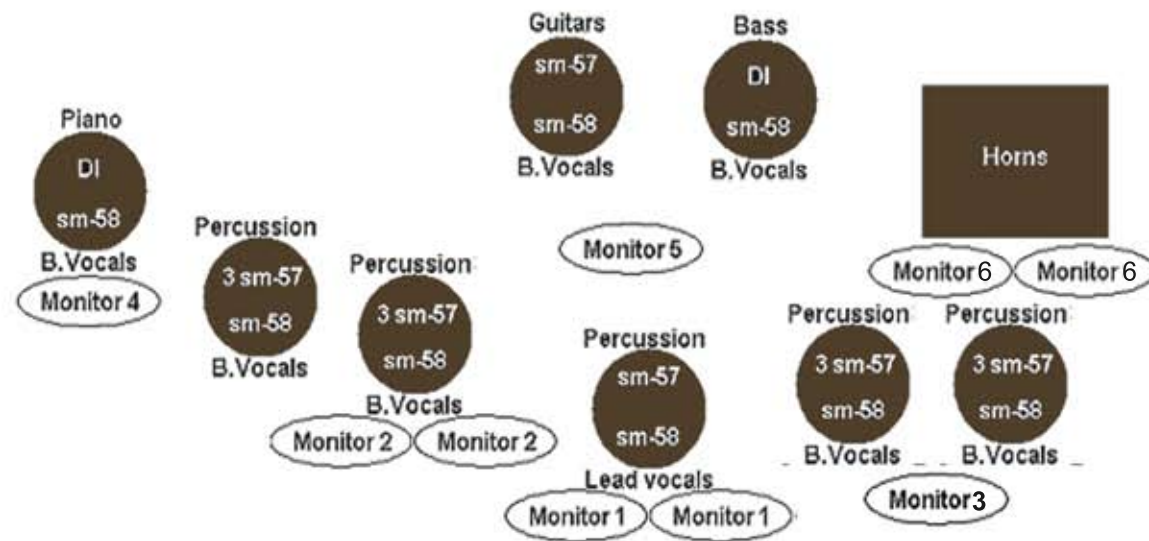

Kasba Acoustic stageplan

Contact: management@kasba.nl - Tel: 0031-(0)-6-45470576